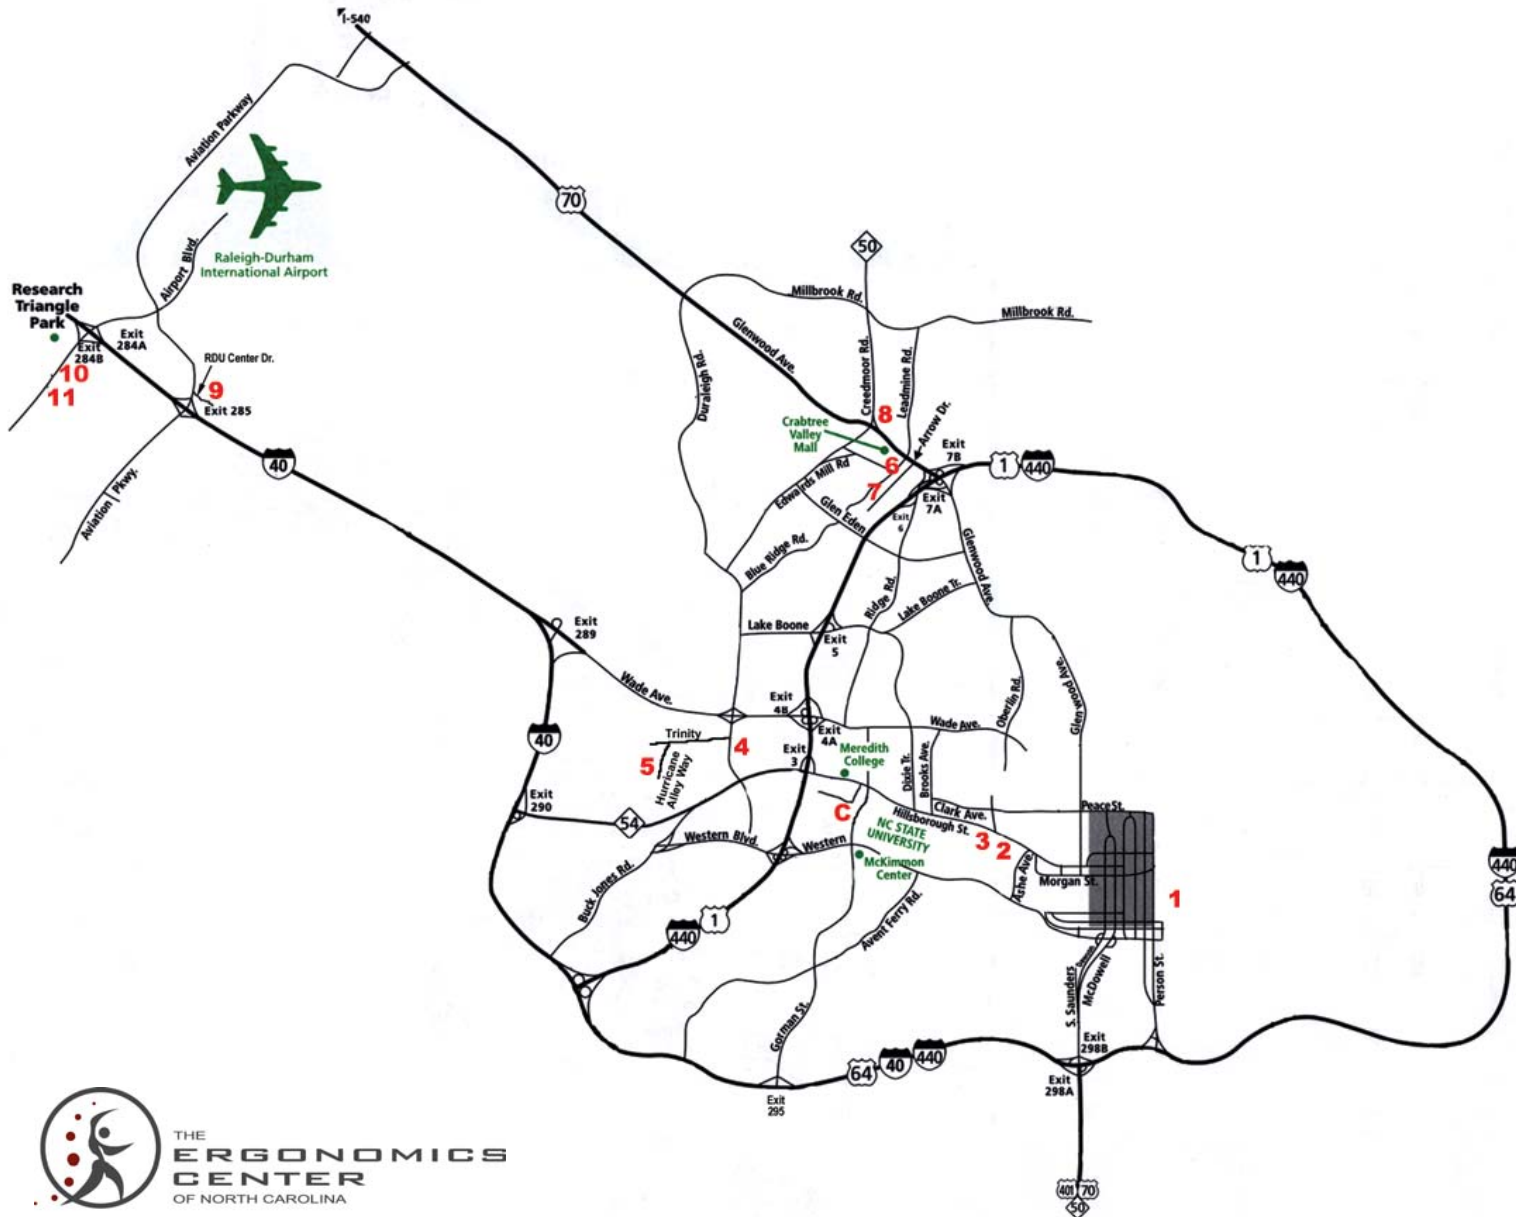

Raleigh Area Hotels

C = Center Location

1. **1** Sheraton Inn–Downtown
   421 South Salisbury Street
   Raleigh, NC 919-834-9900
   Room Rate: $89-$189
2. **2** Velvet Cloak Inn
   1505 Hillsborough Street
   Raleigh, NC 919-828-0333
   Corp. Rate: $91-$119
3. **3** Brownstone Hotel
   1707 Hillsborough Street
   Raleigh, NC 919-828-0811
   Room Rate: $99 - $119
   Corporate rate: $89
4. **4** Ramada Inn - Blue Ridge
   1520 Blue Ridge Road
   Raleigh, NC 919-832-4100
   NCSU Rate: $69
5. **5** Comfort Suites Arena
   1200 Hurricane Alley Way
   at Trinity Road
   Raleigh, NC 919-854-0502
   Room Rate: $79
6. **6** Crabtree Inn
   3920 Arrow Drive
   Raleigh, NC 919-782-7525
   Room Rate: $49 - $69
7. **7** Fairfield Inn - Crabtree
   2201 Summit Park Lane
   Raleigh, NC 919-881-9800
   Room Rate: $79 - $99
8. **8** Raleigh Marriott - Crabtree Valley
   4500 Marriott Drive
   Raleigh, NC 919-781-7000
   Room Rate: $169 average room
9. **9** Hilton Garden Inn–Airport
   1500 RDU Center Drive
   Morrisville, NC 919-840-8088
   Room Rate: $89–$169
10. **10** Holiday Inn Express–Airport
    1014 Airport Boulevard
    Morrisville, NC 919-653-2260
    For reservations: 1- 800-HOLIDAY
    Room Rate: $74–$109
11. **11** Days Inn–Airport
    1000 Airport Boulevard
    Morrisville, NC 919-469-8688
    919-469-8688 or 800-329-7466
    NCSU Room Rate: $79